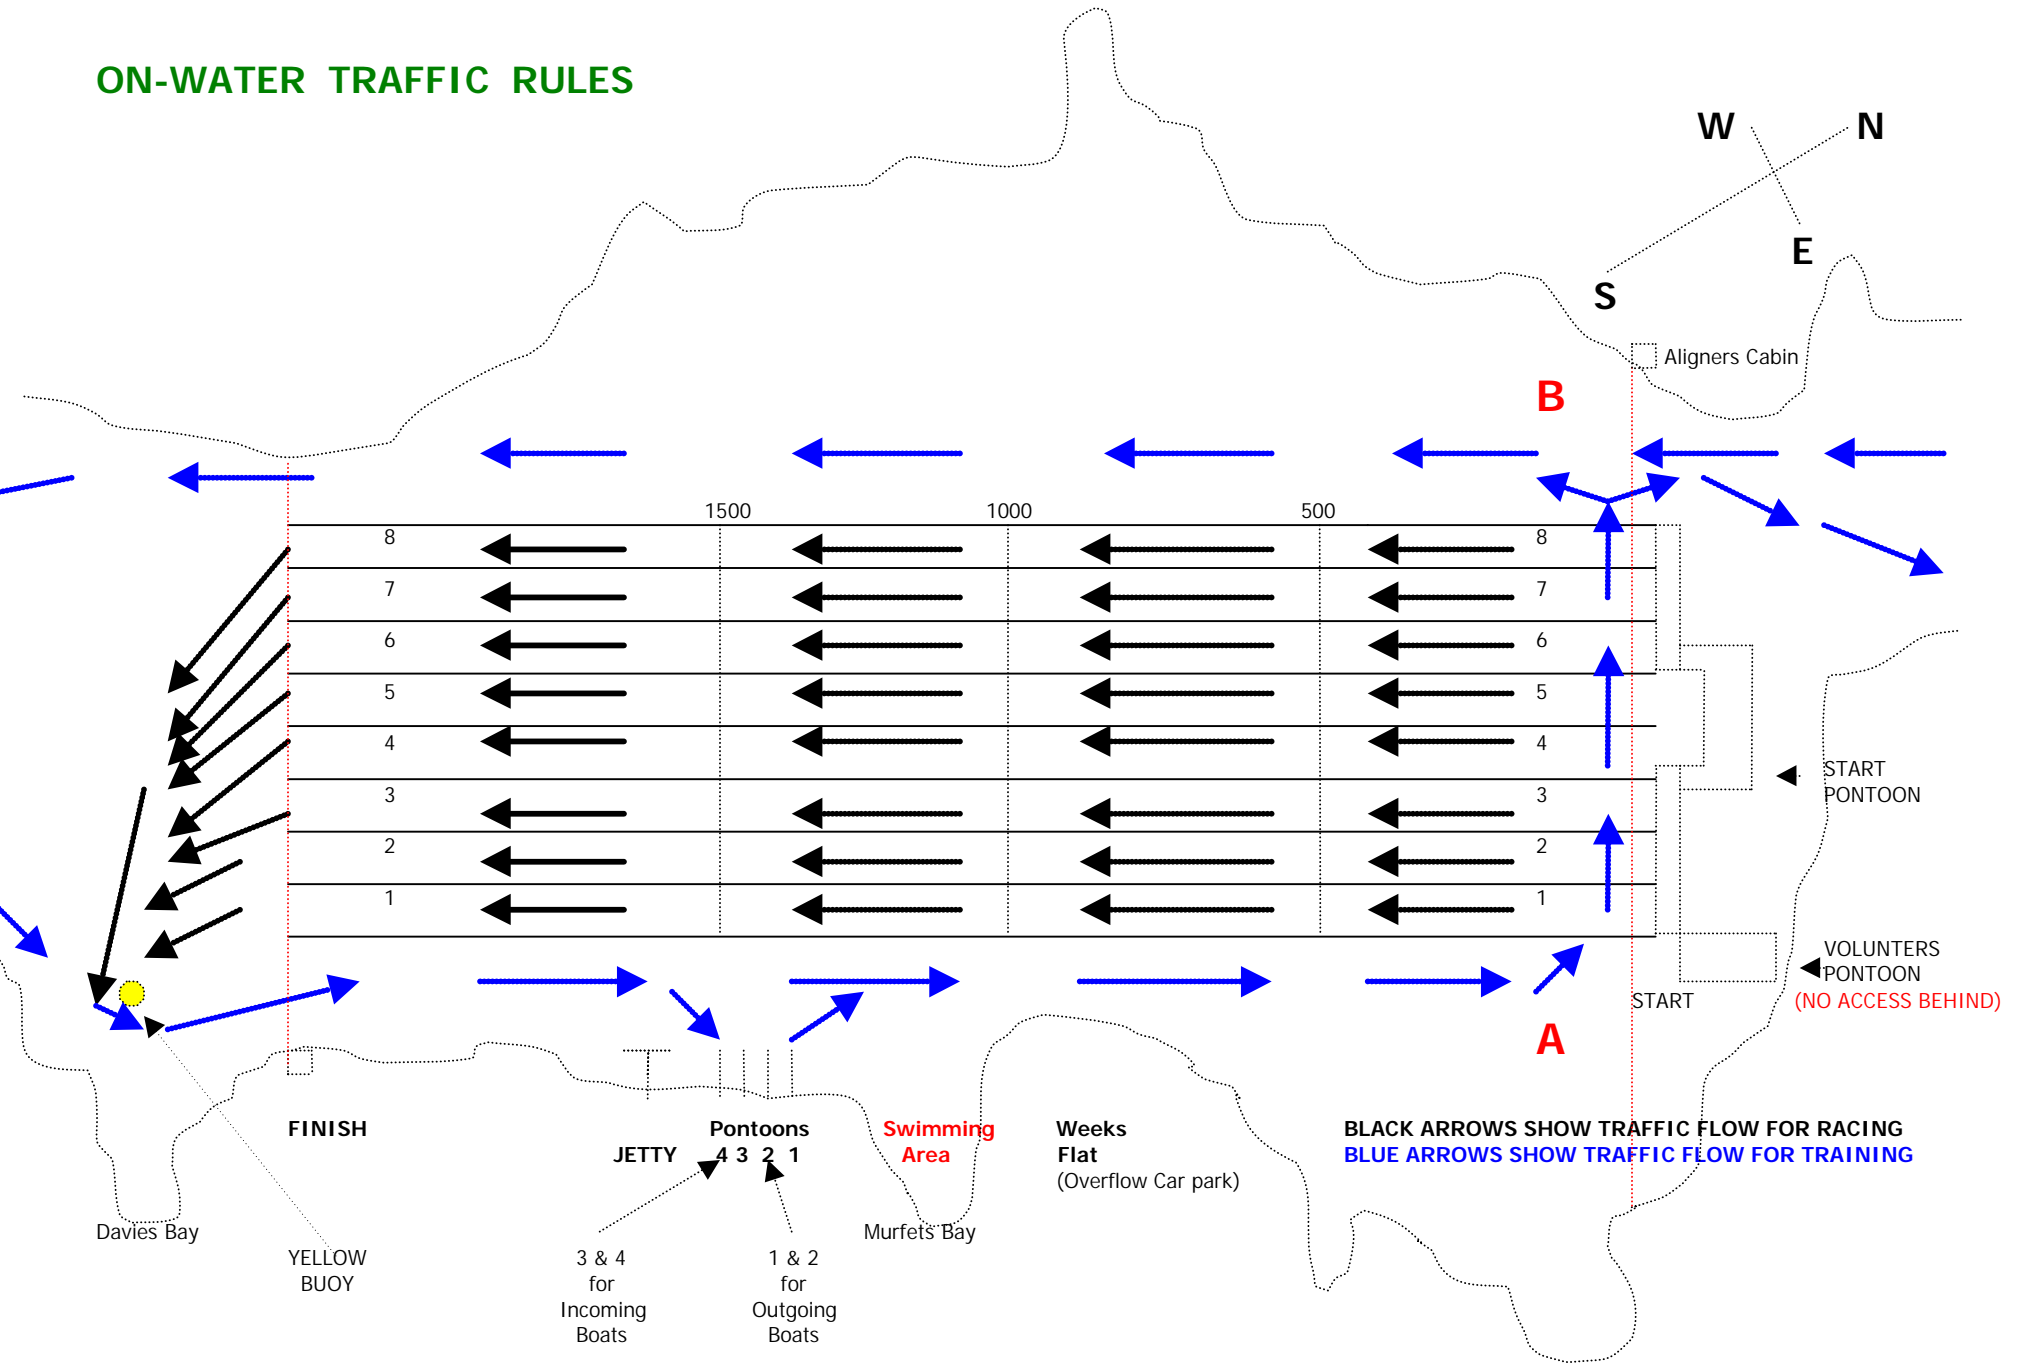

ON-WATER TRAFFIC RULES

RACING & TRAINING DURING HOURS OF COMPETITION

(NOTE: Training during competition at pleasure of Boat Race Officials)